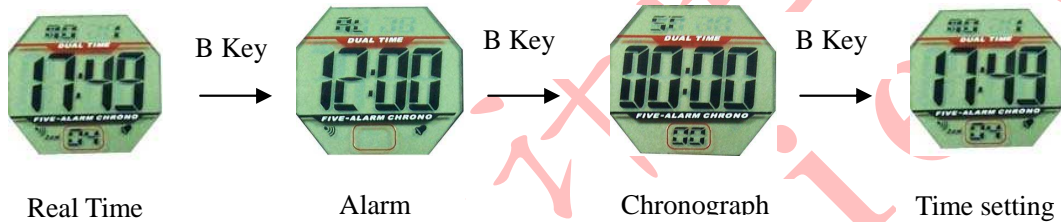

B . Operational Manual

1. At any state ,press A key EL backlight for 3s .

2. Real Time

- In Time Mode , press D key to toggle between .12HR and 24HR display format.

3. Daily Alarm

- Turn On / Off Alarm and Chime
- Press D key to turn on/off Alarm (“🔔”) or Chime (“🔊”)
- The alarm tone sounds at the preset time for about 20 seconds .Pressing any button stops the alarm tone operation .
- Alarm setting : Press C key to select "Hour " or "Minute "setting, Press D key to adjust the flashing item, Press C key to confirm, Press B key to return to Real Time mode.

4. Chronograph

- The display range of the Chronograph is 23hour,59 minutes,59.99seconds
- Press D key to Start/Stop running ;
- When stop ,press C key to zero .
- When running ,press C key to split count.
- Then press D key to exit split count ,and stop counting ; press C key to display all counts ,press C key again to zero ;
- When running ,press B key to return to Real Time Mode ,and it running at back .

5. Time Setting

- "Second " flashing when loading ,press D key to zero ; Press C key to select item as following sequence :
  Hour → Minute → Month → Day → Day of Week → Second
- Press D key to adjust the flashing item.